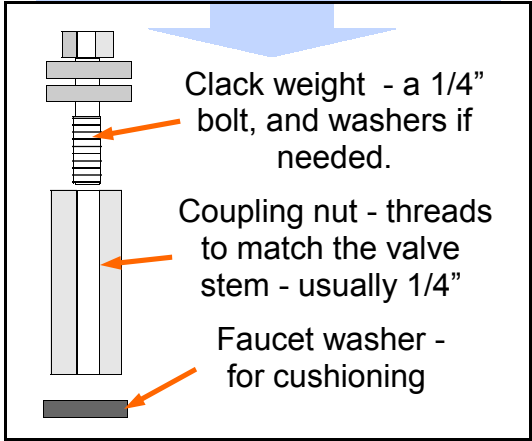

ATLAS RAM PUMP PARTS
EXPLODED VIEW

Clack Valve Conversion
The parts removed from the valve are replaced by these

Remove these parts from the check valve: